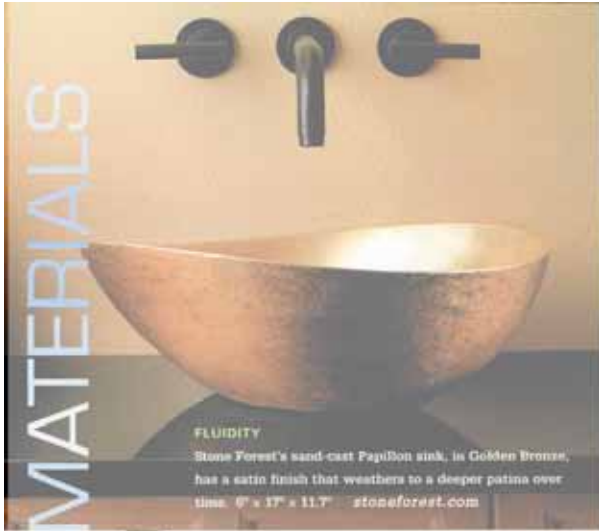

NEW YORK SPACES
 JUL AUG 2010 / URBAN SMOKEBELL

THE URBAN ELECTRIC CO.

MATERIALS

FLUIDITY

Stone Forest's sand-cast Papillon sink, in Golden Bronze, has a satin finish that weathers to a deeper patina over time. 9" x 17" x 11.7" stoneforest.com

HEIRLOOM QUALITY

Michael Amato's Urban Smokebell pendant light features translucent, bronze-finished glass. 31.5"H. urbanselectricco.com

— PRODUCED BY NICOLE HADDAD

TWISTED

Brizo's Vitage handheld shower with slide bar in Brilliance Brushed Bronze is made to resist abrasions and discoloration. Its twisted form evokes traditional wrought iron. brizo.com

SINGLE-HANDED

The Ferrin & Rowe single-lever, single-hole Kitchen Faucet with sidespray is finished in English Bronze. rohlhome.com

go bronze

An ancient metal alloy plays a significant role in modern design

TRIPOD Fuse Lighting's Acacia table lamp draws attention to its sculptural, pod-shaped base with a classic bronze exterior finish and a gilded interior. Other finishes and shades available. 14"D x 15 1/4"H. dennismiller.com