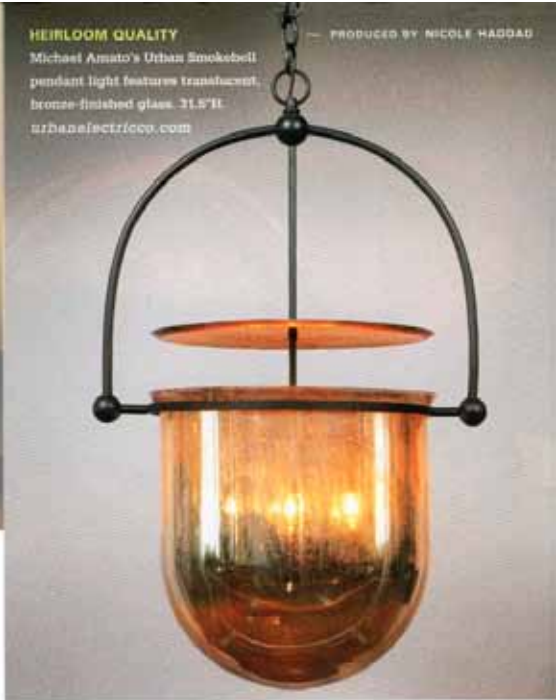

NEW YORK SPACES
 JUL AUG 2010 / URBAN SMOKEBELL

THE URBAN ELECTRIC CO.

MATERIALS

FLUIDITY

Stone Forest's sand-cast Papillon sink, in Golden Bronze, has a satin finish that weathers to a deeper patina over time. 9" x 17" x 11.7" stoneforest.com

HEIRLOOM QUALITY

Michael Amato's Urban Smokebell pendant light features translucent, bronze-finished glass. 31.5"H. urbanselectricco.com

— PRODUCED BY NICOLE HADDAD

TWISTED

Brizo's Vitage handheld shower with slide bar in Brilliance Brushed Bronze is made to resist abrasions and discoloration. Its twisted form evokes traditional wrought iron. brizo.com

SINGLE-HANDED

The Ferrin & Rowe single-lever, single-hole Kitchen Faucet with sidespray is finished in English Bronze. rohlhome.com

go bronze

An ancient metal alloy plays a significant role in modern design

TRIPOD Fuse Lighting's Acacia table lamp draws attention to its sculptural, pod-shaped base with a classic bronze exterior finish and a gilded interior. Other finishes and shades available. 14"D x 15 1/4"H. dennismiller.com