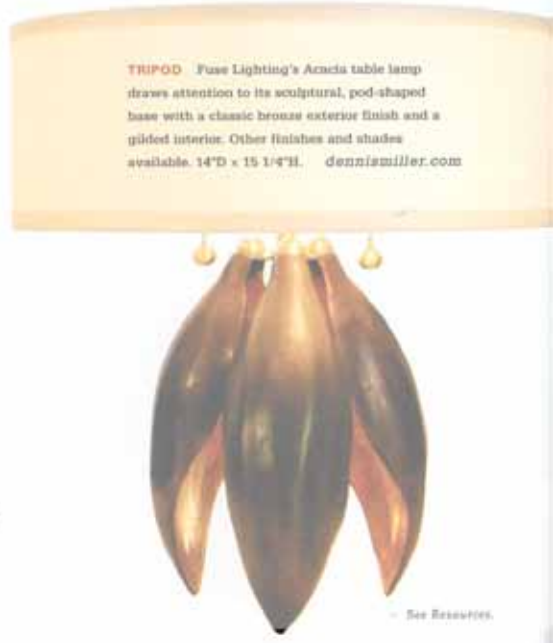

HEIRLOOM QUALITY

Michael Amato's Urban Smokebell pendant light features translucent, bronze-finished glass. 31.5"H. urbanselectricco.com

— PRODUCED BY NICOLE HADDAD

TWISTED

Brizo's Vitage handheld shower with slide bar in Brilliance Brushed Bronze is made to resist abrasions and discoloration. Its twisted form evokes traditional wrought iron. brizo.com

SINGLE-HANDED

The Ferrin & Rowe single-lever, single-hole Kitchen Faucet with sidespray is finished in English Bronze. rohlhome.com

go bronze

An ancient metal alloy plays a significant role in modern design

TRIPOD Fuse Lighting's Acacia table lamp draws attention to its sculptural, pod-shaped base with a classic bronze exterior finish and a gilded interior. Other finishes and shades available. 14"D x 15 1/4"H. dennismiller.com