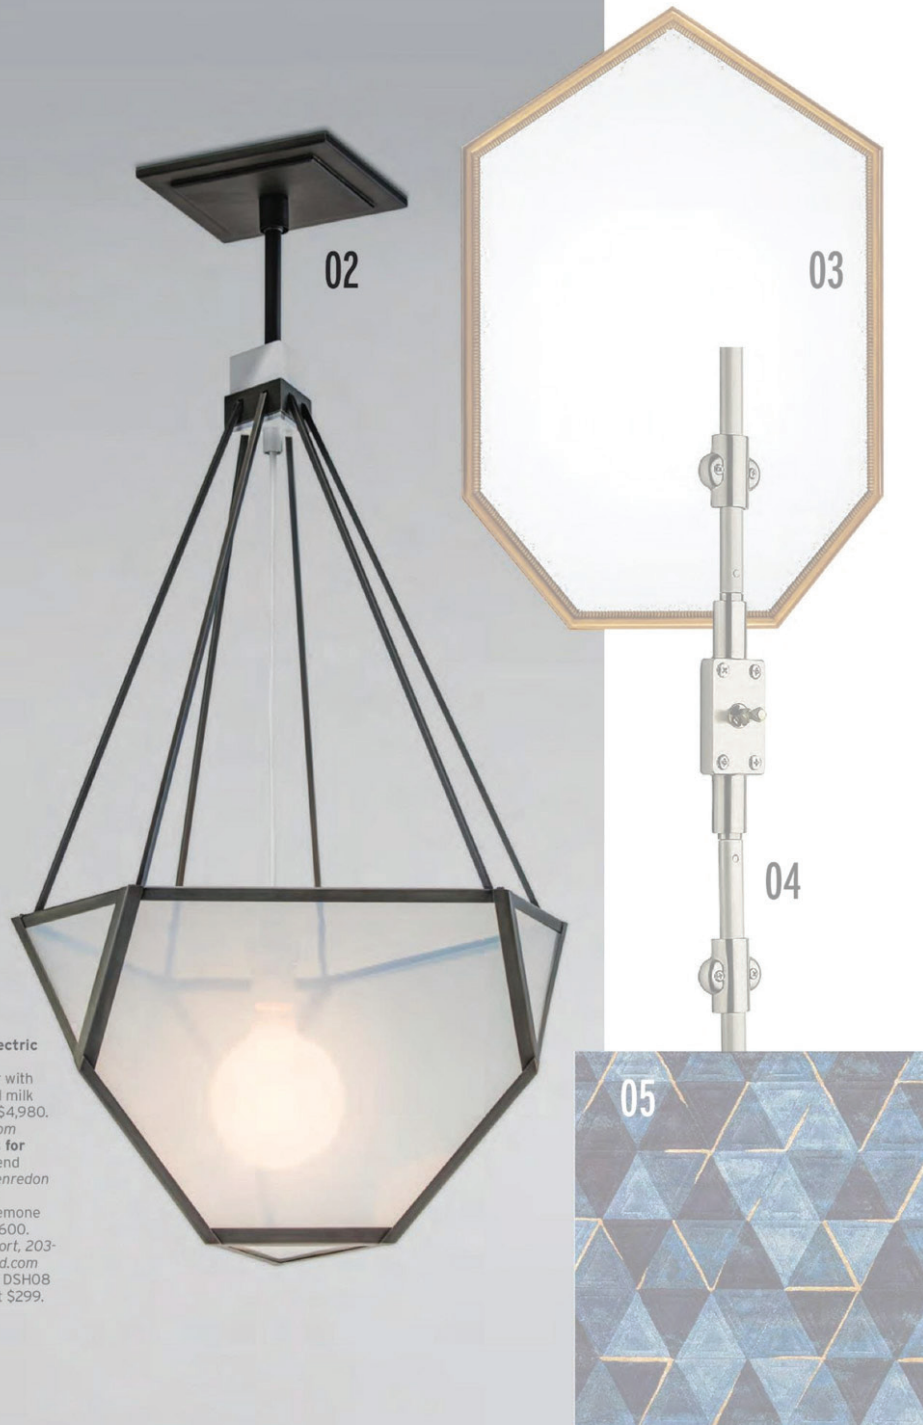

AT HOME
FEBRUARY 2017
YES HANG

THE URBAN ELECTRIC CO.

TAKING SHAPE

02 The Urban Electric Co. Yves Hang in Blackened Pewter with white accents and milk glass; starting at \$4,980. urbanelectricco.com
03 Mark D. Sikes for Henredon Townsend mirror; \$2,025. henredon.com
04 Baldwin Contemporary cremone bolt; starting at \$600. Ring's End, Westport, 203-226-6133; ringsend.com
05 Jaipur Living DSH08 - Dash; starting at \$299. jaipurliving.com