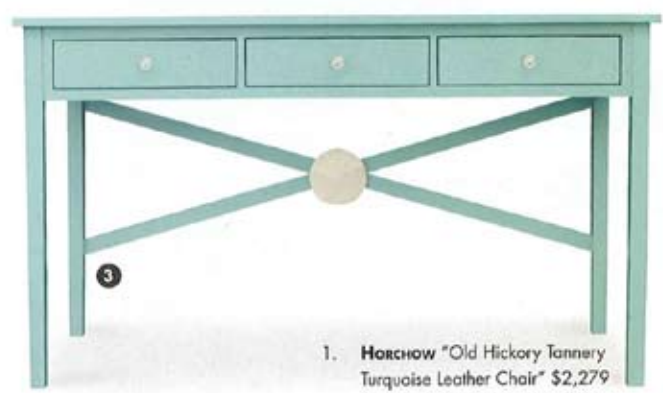

1. **HORCHOW** "Old Hickory Tannery Turquoise Leather Chair" \$2,279 (horchow.com or 877-944-9888). Available at **NEIMAN MARCUS** (neiman-marcus.com or 800-825-8000).
2. **THE URBAN ELECTRIC COMPANY** "Anson Ribbon Pendant" \$1,040 (urbanelectrico.com or 843-723-8140).
3. **RUSSELL & MACKENNA** "Writing Desk" starting at \$2,100 (russellmackenna.com or 866-366-3505).
4. **CURREY & COMPANY** "Dante Table Lamp" \$370 (curreycodealers.com or 678-533-1500) Available at **JONES LIGHTING SPECIALISTS** (joneslighting.com or 410-828-1010).
5. **PLUSH HOME** "Park Avenue Round Ottoman" \$1,488 (decorati.com or 415-227-4558).
6. **PRAIRIE ARTS** "Kiss Vase" from the Teco Art Pottery Collection \$60 (prairie-arts.com or 800-594-3148) Available at **THE HARDWOOD ARTISANS**, (703-643-1044).