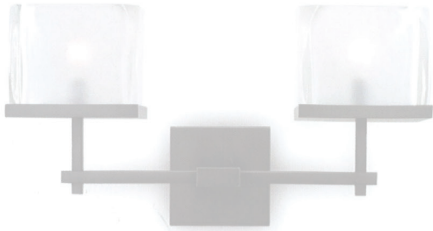

LIGHT

10 11

12

"My absolute favorite fixture right now is the Pluie Chandelier Petite."

TRACY RASOR

13 14

15

SURFACE

16 17

18 19

20

18. Arcade table, available to the trade at Baker Showroom

20. Cuadrado side table, $445 at Aidan Gray

D HOME
MARCH-APRIL 2013
GLOBUS

THE URBAN ELECTRIC CO.