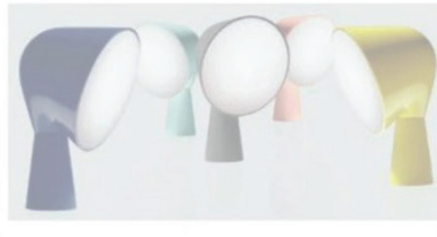

antennae roundup

1 'Type 75', by Paul Smith for Anglepoise, £160, Paul Smith. 2 Mint 'Arles', by Domei Endo, £110, The Conran Shop. 3 'Tint', £330, Max Cairns. 4 Red 'PH 3½-2½', by Poul Henningsen for Louis Poulsen, £755, Skandium. 5 'Binic', by Ionna Vautrin, £123, Foscarini. 6 'Montfaucon' torchière, \$6,390, Jonathan Browning. 7 'Rex', by Michael Amato, \$859, The Urban Electric Company. 8 'Fold', by Alexander Taylor, from £115, Mint. All prices include VAT. For suppliers' details see Address Book ■